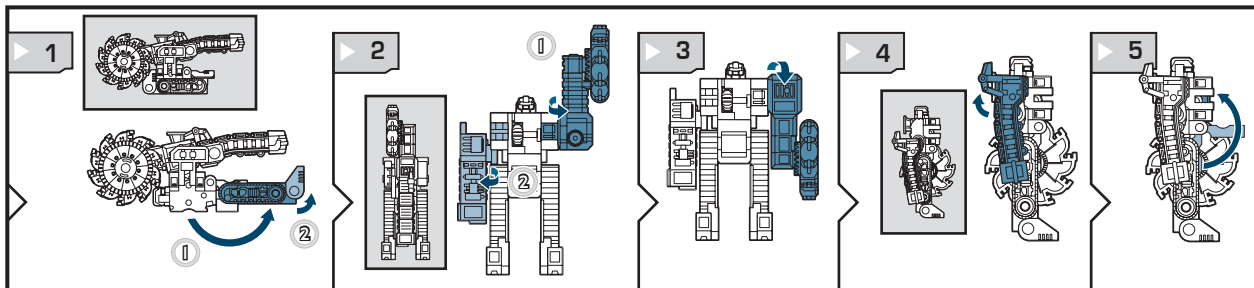

CHANGING TO ROBOT

P/N 6535140000

© 2005 Hasbro. All Rights Reserved.
TM & © denote U.S. Trademarks.
Manufactured under license from Takara Co., Ltd.

Some poses may require hand support.
Product and colors may vary.

Reverse order of instructions
to convert back into vehicles.